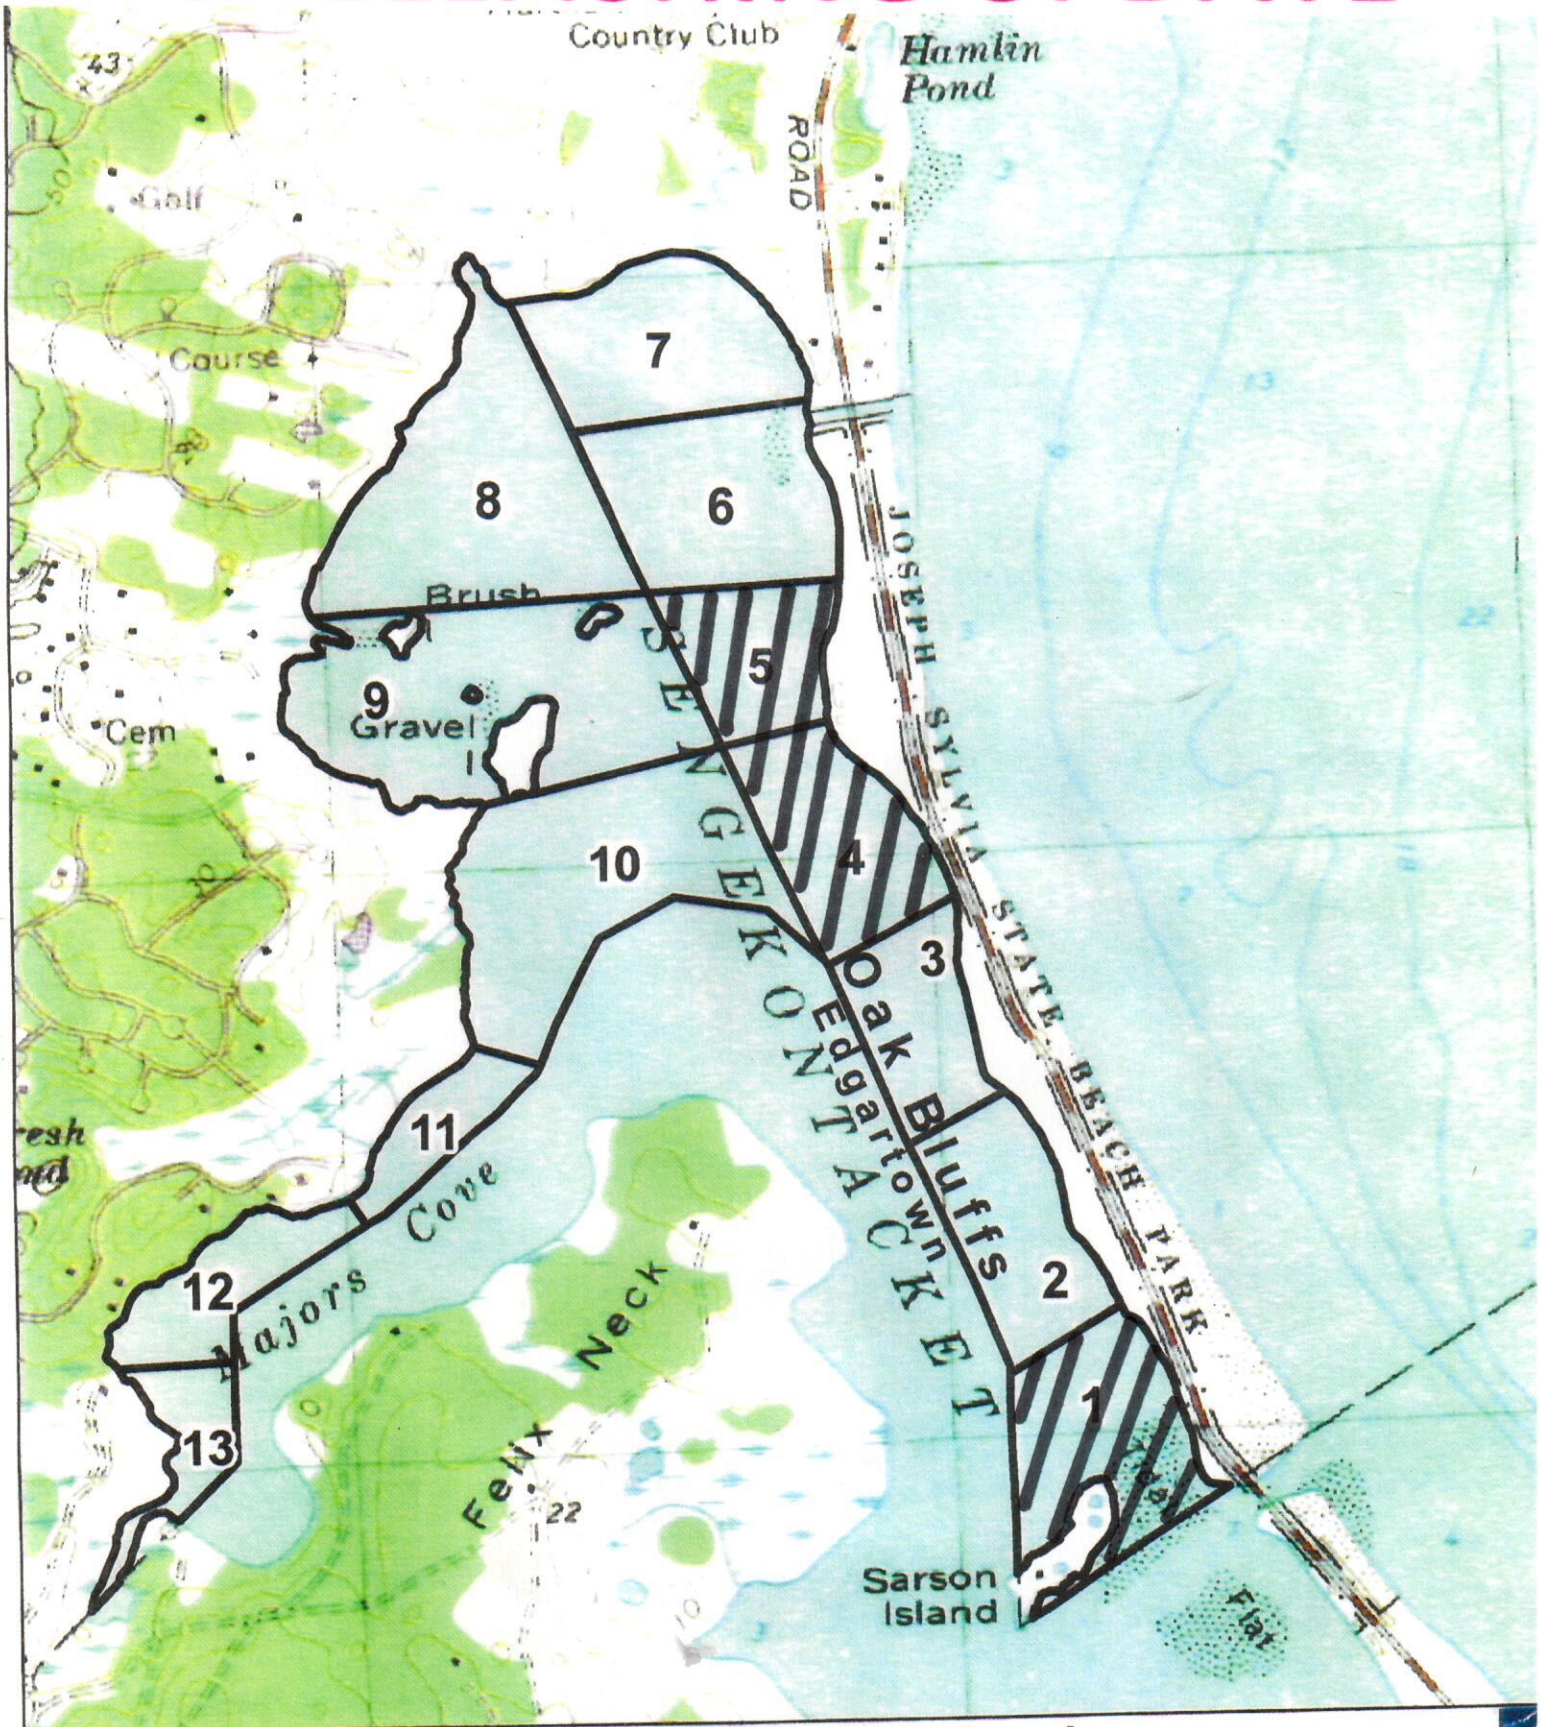

# SHELLFISHING UPDATE

Open -   
 Closed - 

**Sengekontacket Pond  
 Oak Bluffs, MA**

Date Updated: 11/1/19

Note: This map is for planning purposes c  
 Prepared by: MVC - CLS & Town of OB Shellfish D  
 Data: Topo - MassGIS/USGS mid1970s; Closure S  
 OB Shellfish Dept - date of issue  
 File: cls\_estuaries, SKT\_OB\_ShellfishClosures.mxd